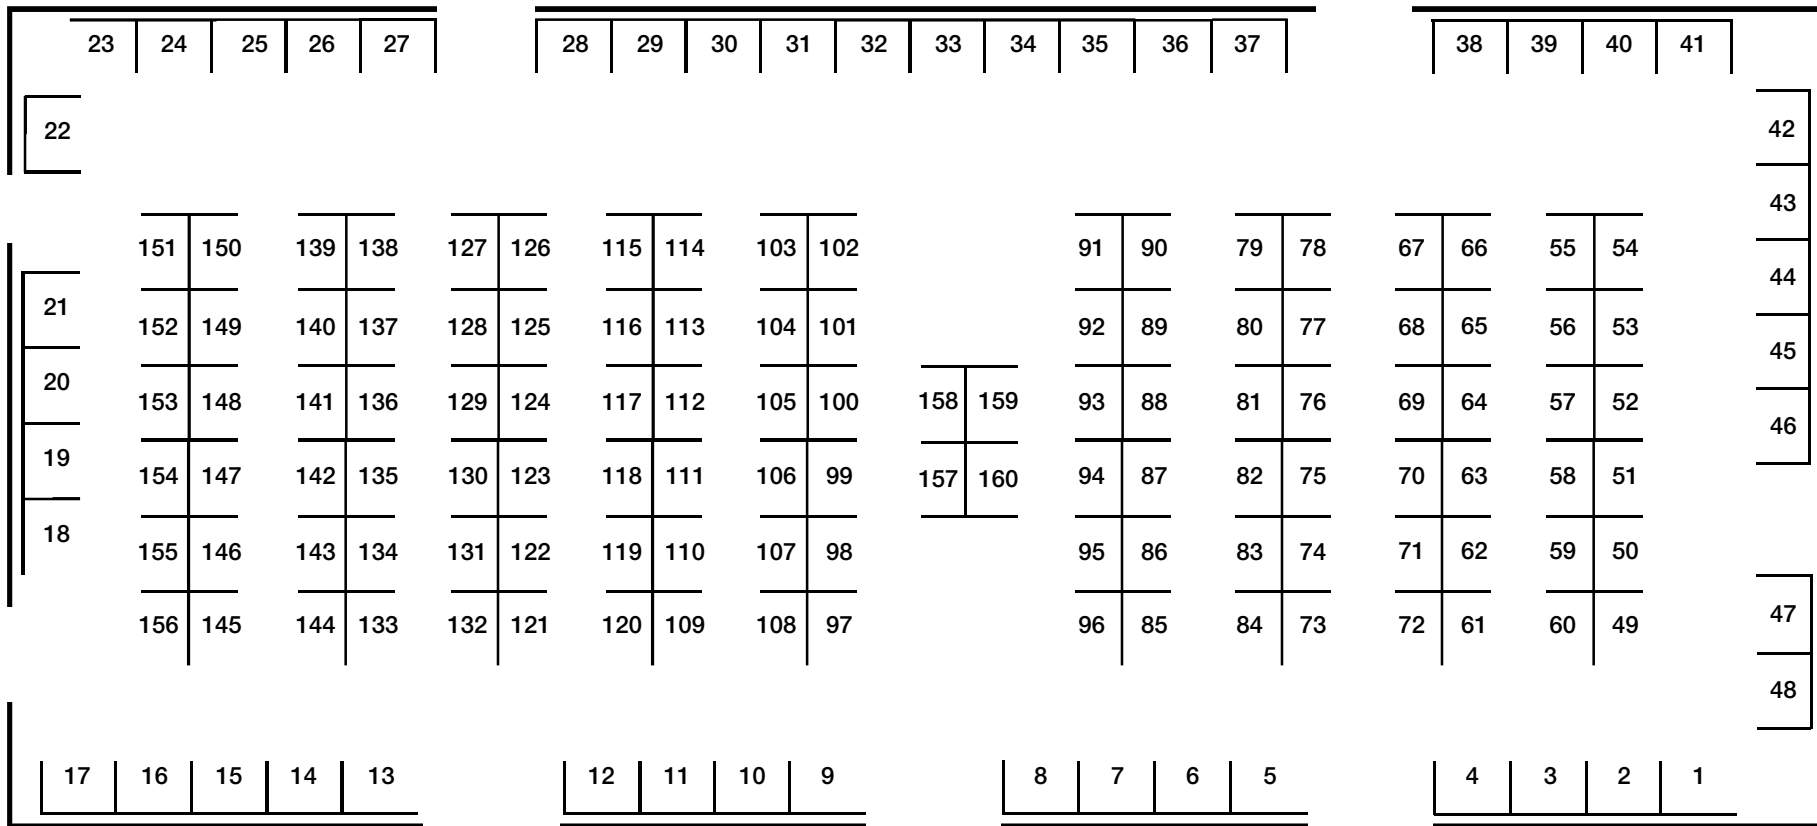

# Ontario Fruit & Vegetable Convention Trade Show Layout

North   
 (Layout not to scale)

Main entrance area